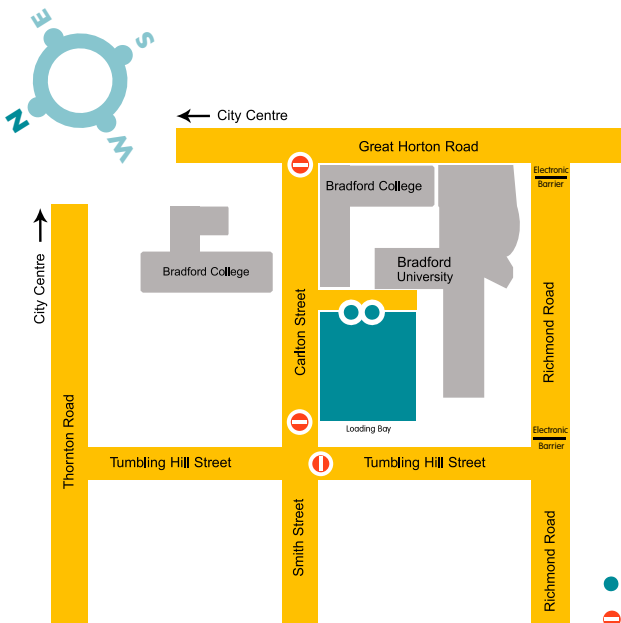

Directions

- 1) Follow the Bradford City Centre and brown tourist information signs from Junction 26 off the M62.
- 2) Head into the centre of town and turn left into Thornton Road.
- 3) Just before the traffic lights, turn left into Tumbling Hill Street (small narrow road).
- 4) Take the next left at the crossroads into Carlton Street. Inprint+Design can be found in a glass-fronted building by turning right about half way down Carlton Street.

Need help? call us on **01274 235757**

Inprint+Design, Carlton Street, Bradford, West Yorkshire, BD7 1DP

- — Inprint+Design/Student Print main entrance
- ⊘ — Voice activated barrier system