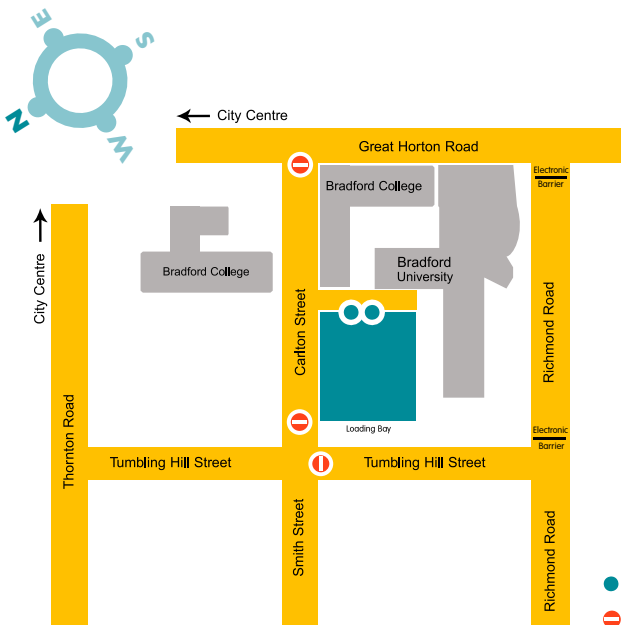

## Directions

- 1) Follow the Bradford City Centre and brown tourist information signs from Junction 26 off the M62.
- 2) Head into the centre of town and turn left into Thornton Road.
- 3) Just before the traffic lights, turn left into Tumbling Hill Street (small narrow road).
- 4) Take the next left at the crossroads into Carlton Street. Inprint+Design can be found in a glass-fronted building by turning right about half way down Carlton Street.

Need help? call us on **01274 235757**

Inprint+Design, Carlton Street, Bradford, West Yorkshire, BD7 1DP

- — Inprint+Design/Student Print main entrance
- — Voice activated barrier system